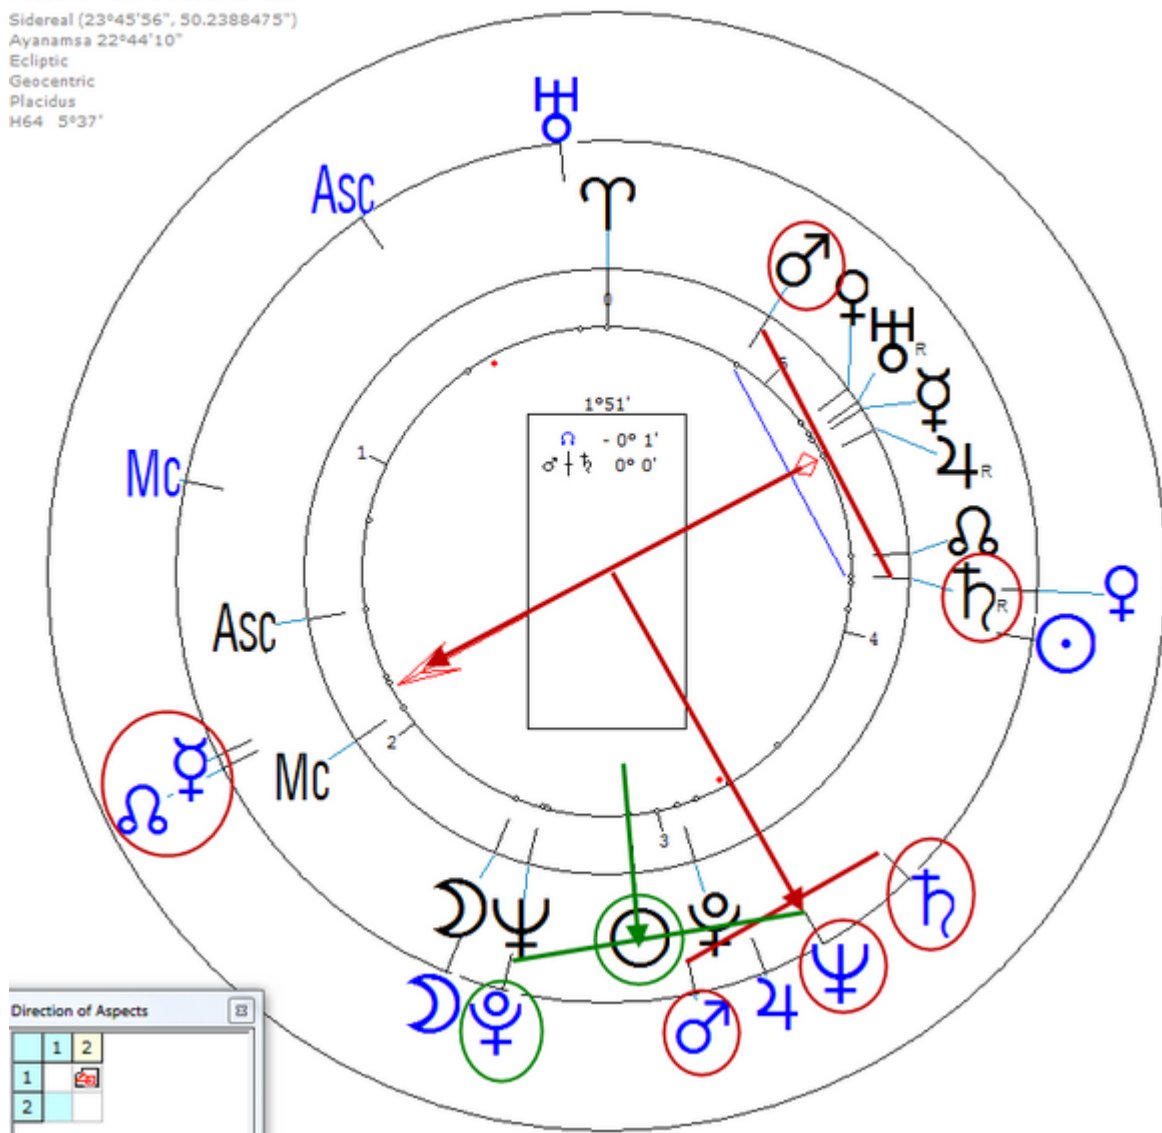

Laurence, Margaret

18 July 1926 at 19:30 (= 7:30 PM)Neepawa, Manitoba (CAN), 50n13, 99w29

Canadian novelist and short story writer, one of the major figures in Canadian literature.

<https://www.astro.com/astro-databank/Laurence,_Margaret>

Source Notes :

"...at 7:30 on a Sunday evening. ...at 7:30 a.m. "

Diagnosed with lung cancer she committed suicide in Lakefield, Ontario, Canada on 5 January 1987

Progressed Lunar Return (Harmonic 64)

Lunar ♀/♁ = Lunar ♂/♄ = ♂_n/♄_n

Lunar ♀/♁ = ☉_n (Diagnosed cancer) Therefore birth time is 19:30

Laurence, Margaret
18 July 1926 Sun 19:30 (GMT-6) 50n13 99w29
Neepawa MB, Manitoba, Canada

Sidereal (23°45'56", 50.2388475")
Ayanamsa 22°44'10"
Ecliptic
Geocentric
Placidus
H64 5°37'